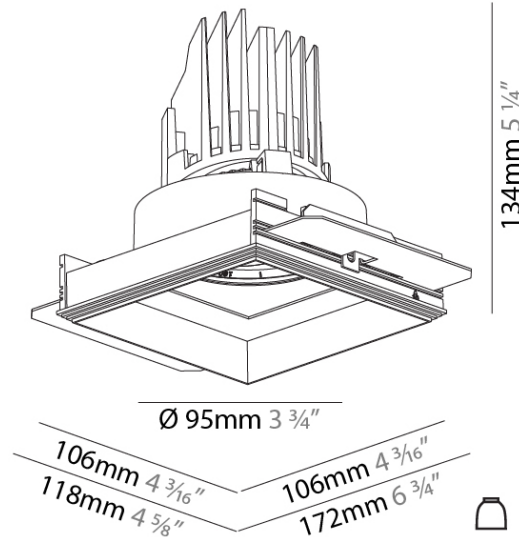

ELECTRICAL
Lamp Type: LED (Zhaga Standard)
Input Wattage (W): 15.5
Total Output Wattage (W): 14.5
Dimming: Tri-Mode (Non-Dimming and Phase Dimming (120Vac only) and 0-10V Dimming)
Driver Included: No
Driver Location: Recessed Housing
Driver Type: Constant Current - Universal
Driver Class: Class 2
Housing: See components
Input Voltage (V): 120 - 277
Constant Current (MA): 500

LED
Number of LEDs: 1
Color Temperature (°K): 2700 / 3000 / 3500 / 4000
Max. Delivered Lumen (lm): 940 / 980 / 1029 / 1050
Nominal Lumen (lm): 1386 / 1438 / 1511 / 1542
CRI: >90 CRI
Efficiency (%): 87.9 / 88.4 / 87.9
Lamp Life (hrs): 50000
Upon Request: RGB-W Tunable White Special Color Temperature Special LED

OPTICAL
Reflector: 20 / 40 / 60
Adjustability: Rotational 355°; Tilt 30°
Upon Request: Special Beam Angles

RATINGS AND CERTIFICATIONS
Zaneen Inc. © 2024, T 909-880-3382, F 416-247-9319, www.zaneen.com

Available for international specifications by adding "INT" at the end of the existing Model #. For assistance on 'custom' specifications, contact zteam@zaneen.com.
Certified by: Certified for North American Standards
In a constant effort to supply the best product, we reserve the right to change specifications or materials without notice. The most recent specification sheets are found at zaneen.com
IP rating: IP20